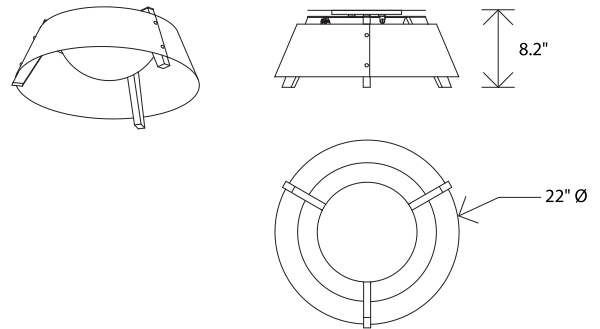

## Casia 22 flush mount

Dimensions: 21.5" Ø, 8.2"  
 Product weight: 5 lb  
 Light Color Options:  
 2700 K - 1981 Lumens (source)  
 3500 K - 2083 Lumens (source)  
 Color accuracy: 90+ CRI  
 Power usage: 23 W  
 Dimmable (see power options below)  
 Wood grain will vary  
 Specifications subject to change