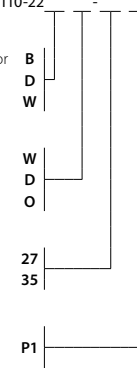

Casia is a fresh and innovative approach to a flush mount light fixture. Each carefully selected material plays an integral role in the aesthetic design and performance. The wood arms, metal shade, and glass diffuser combine to create a minimalist form well suited for a modern environment or a more traditional space. The 14" version works well in bathrooms, closets, narrow corridors, and smaller kitchens. The 18" and 22" sizes are incredibly dynamic and work well in different environments such as commercial, residential, and hospitality applications.