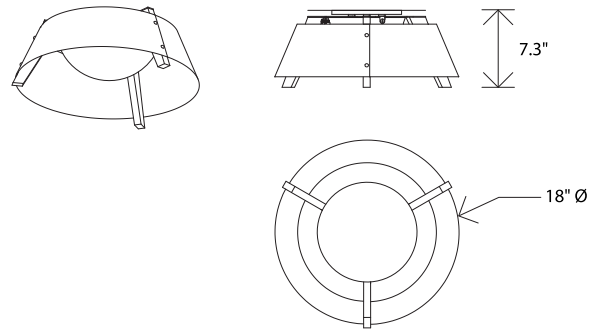

Casia 18 flush mount

Dimensions: 18" Ø, 7.3"
 Product weight: 4 lb
 Light Color Options:
 2700 K - 1310 Lumens (source)
 3500 K - 1378 Lumens (source)
 Color accuracy: 90+ CRI
 Power usage: 15 W
 Dimmable (see power options below)
 Wood grain will vary
 Specifications subject to change

dark stained walnut (CM-002)

white washed oak (CM-095)

Casia is a fresh and innovative approach to a flush mount light fixture. Each carefully selected material plays an integral role in the aesthetic design and performance. The wood arms, metal shade, and glass diffuser combine to create a minimalist form well suited for a modern environment or a more traditional space. The 14" version works well in bathrooms, closets, narrow corridors, and smaller kitchens. The 18" and 22" sizes are incredibly dynamic and work well in different environments such as commercial, residential, and hospitality applications.