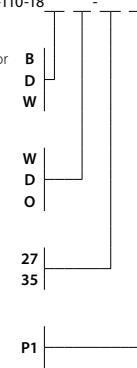

Casia 18 flush mount

Dimensions: 18" Ø, 7.3"
 Product weight: 4 lb
 Light Color Options:
 2700 K - 1310 Lumens (source)
 3500 K - 1378 Lumens (source)
 Color accuracy: 90+ CRI
 Power usage: 15 W
 Dimmable (see power options below)
 Wood grain will vary
 Specifications subject to change

Lamping*

2700 K LED
 3500 K LED

Power Option

120-277 V AC input voltage
 TRIAC and ELV dimming

matte black (CM-085)

distressed brass (CM-009)

gloss white (CM-054)

walnut (CM-001)