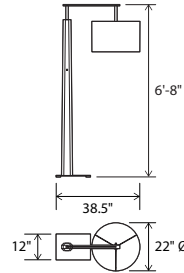

Altus
 floor lamp

Dimensions: 6'-8" H, 22" Ø shade
 Materials: solid wood, metal, fabric shade
 Product weight: 45 lb
 Light source: medium base E26 socket
 Lamping: E26 base, type A lamp, 60 W max
 120 V AC max
 Dimmable on fixture
 Wood grain will vary
 Specifications subject to change