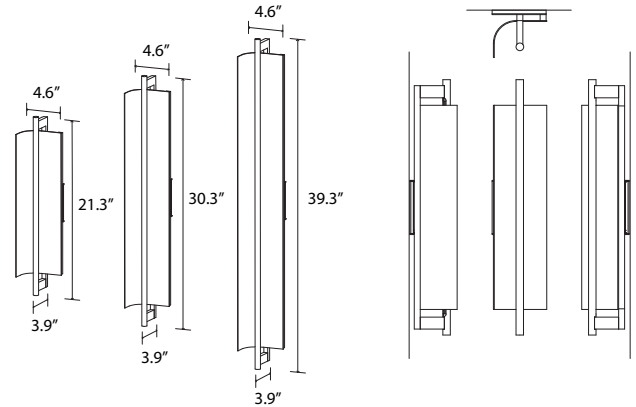

Allavo 40

Allavo 22

Details

Cerno's product development team prioritized the utility of the Allavo vanity, while not ignoring the importance of the aesthetic. Drawing from our experience with product photography, we knew that a large diffuse light source was the key to achieving our goal. The novel design uses indirect lighting that bounces off a curved metal surface. Cerno's signature use of wood is integrated seamlessly into a design we believe harmonizes usefulness and beauty.

Allavo vanity sconce

Allavo 22 dimensions: 21.3" x 4.6" x 3.9"
 Allavo 31 dimensions: 30.3" x 4.6" x 3.9"
 Allavo 40 dimensions: 39.3" x 4.6" x 3.9"
 Allavo 22 weight: 2 lb
 Allavo 31 weight: 2 lb
 Allavo 40 weight: 3 lb
 Light source: integrated LED
 Allavo 22 light output: 780 Lumens (source)
 Allavo 31 light output: 1170 Lumens (source)
 Allavo 40 light output: 1560 Lumens (source)
 Light color: 2700 K, 3000 K, 3500 K or 4000 K
 Color accuracy: 90+ CRI

Allavo 22 power usage: 11 W
 Allavo 31 power usage: 16 W
 Allavo 40 power usage: 21 W
 Dimmable (see driver below)
 Driver location: must be housed in J-box
 Allavo 22 driver dimensions: 2.63" x 1.25" x 0.8", included
 Allavo 31 driver dimensions: 3.0" x 1.0" x 1.5", included
 Allavo 40 driver dimensions: 2.82" x 2.5" x 1.2", included
 Wood grain will vary
 Specifications subject to change
 The Allavo can be oriented as a vertical sconce or horizontal sconce. When oriented vertically, a right or left orientation can be achieved by flipping the fixture vertically.