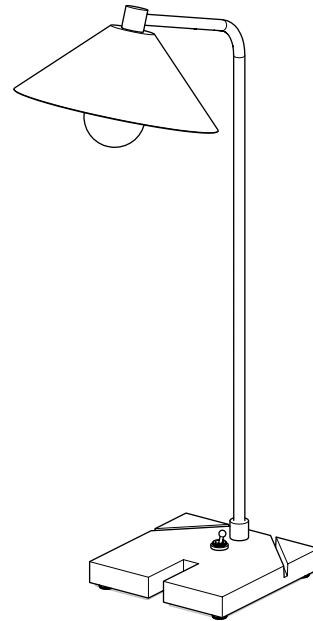

General Product Information

This product is suitable for indoor dry locations only.

IMPORTANT SAFETY INSTRUCTIONS

This portable luminaire has a polarized plug (one blade is wider than the other) as a feature to reduce the risk of electric shock. This plug will fit in a polarized outlet only one way.

If the plug does not fit fully in the outlet, reverse the plug. If it still does not fit, contact a qualified electrician. Never use with an extension cord unless plug can be fully inserted. Do not alter the plug.