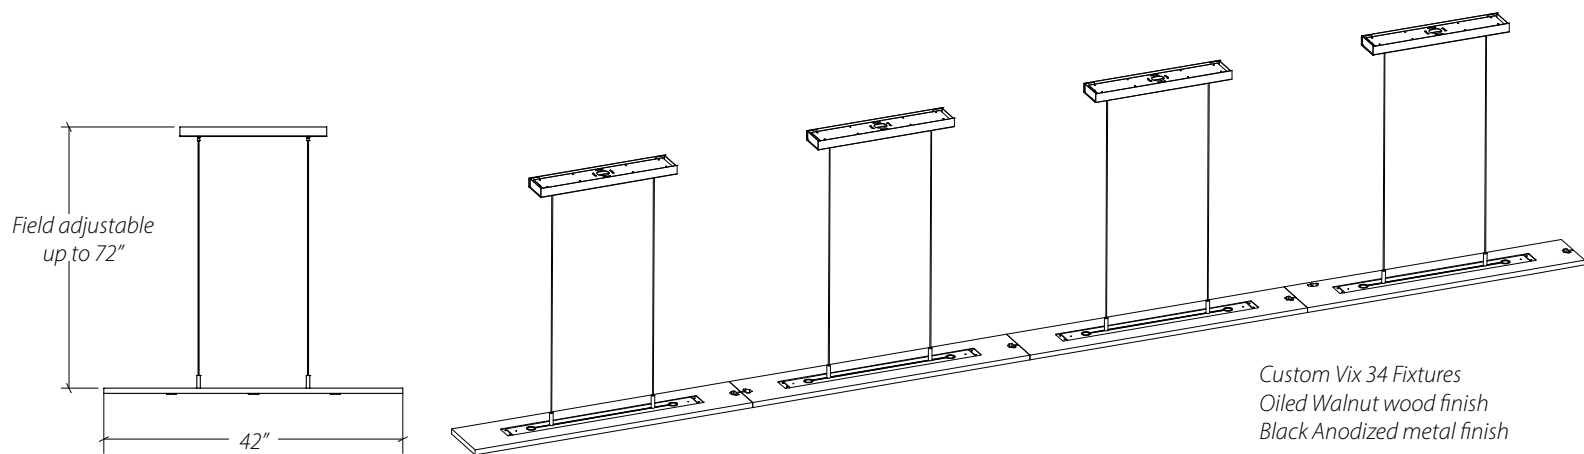

1900 SPRING

Location: Oak Brook
Designer/Architect: Wright Heerema Architects
Lobby
Product: Custom Drum Lights

OCEAN PRIME BEVERLY HILLS

Location: Los Angeles
Designer/Architect: ICRAVE
Restaurant
Product: Custom Cymbal Pendants