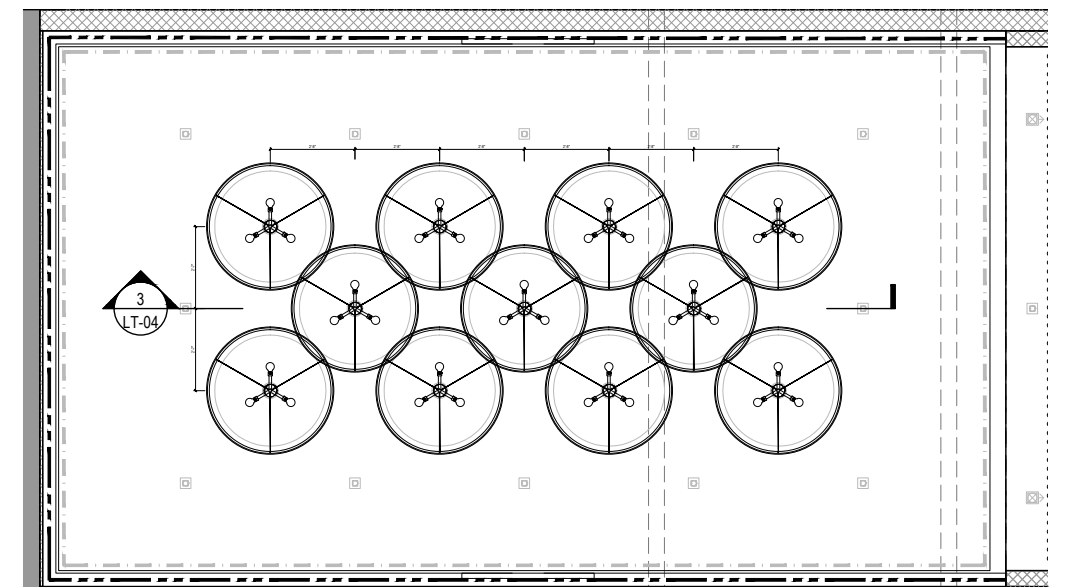

OCEAN PRIME NEW YORK

Location: New York
Designer/Architect: ICRAVE
Restaurant
Product: Custom Drum Pendant