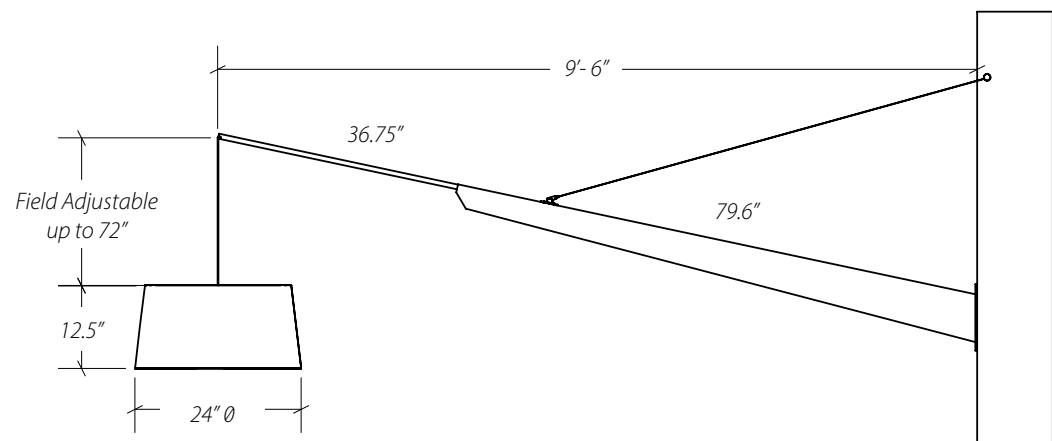

PRIVATE LAW FIRM

Location: Chicago
Designer/Architect: Interior Architects
Office/Library
Product: Custom Valeo Sconce