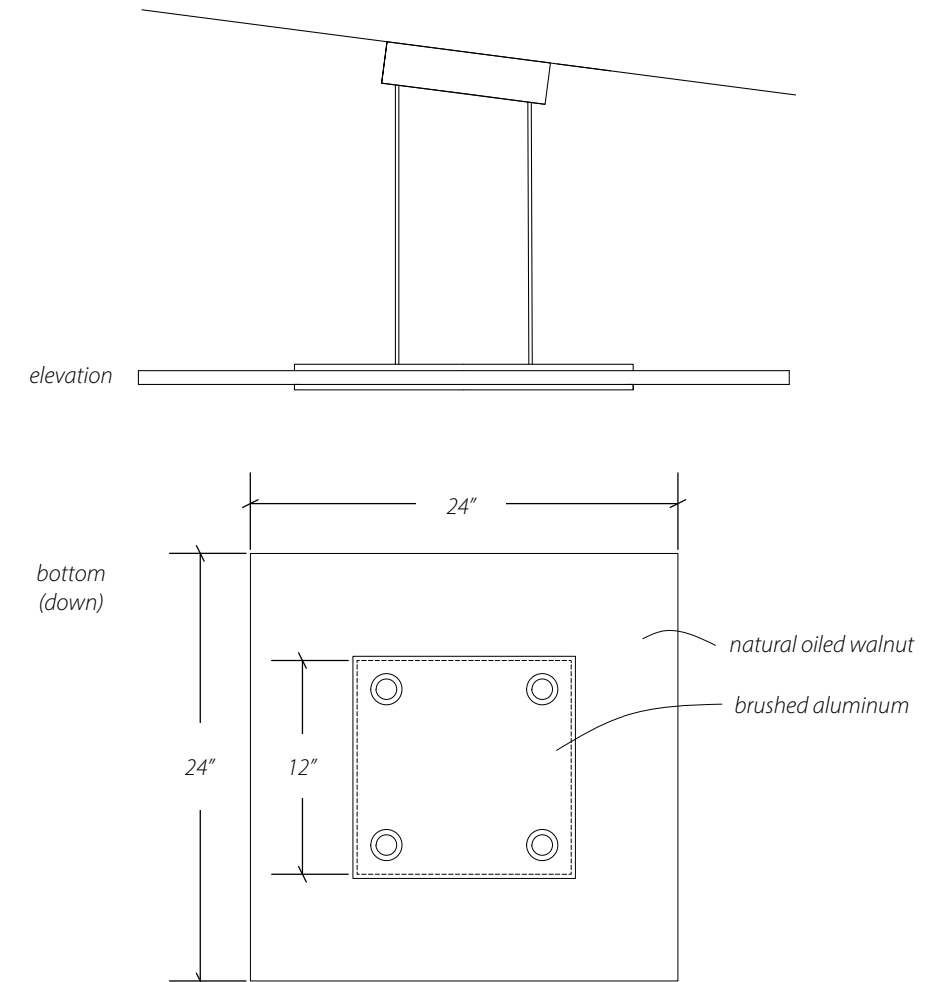

RALD CUSTOM SQUARE VIX

Location: Young Residence
Designer/Architect: RALD
Residential
Product: Custom Square Vix

TERSUS ARRAY

Location: Cerno
Cerno Showroom
Product: Custom Tersus Array

X VIRGA

Location: Cerno
Product: Custom Virga