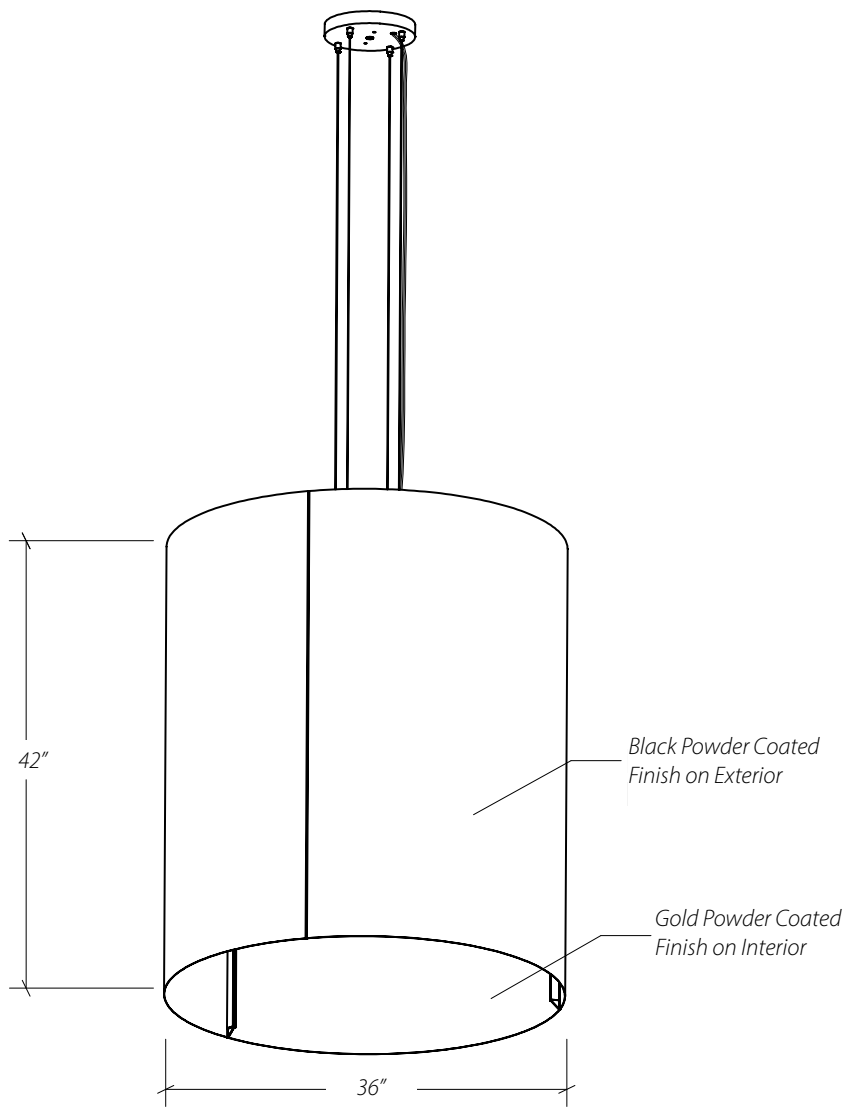

1900 SPRING

Location: Oak Brook
Designer/Architect: Wright Heerema Architects
Lobby
Product: Custom Drum Lights