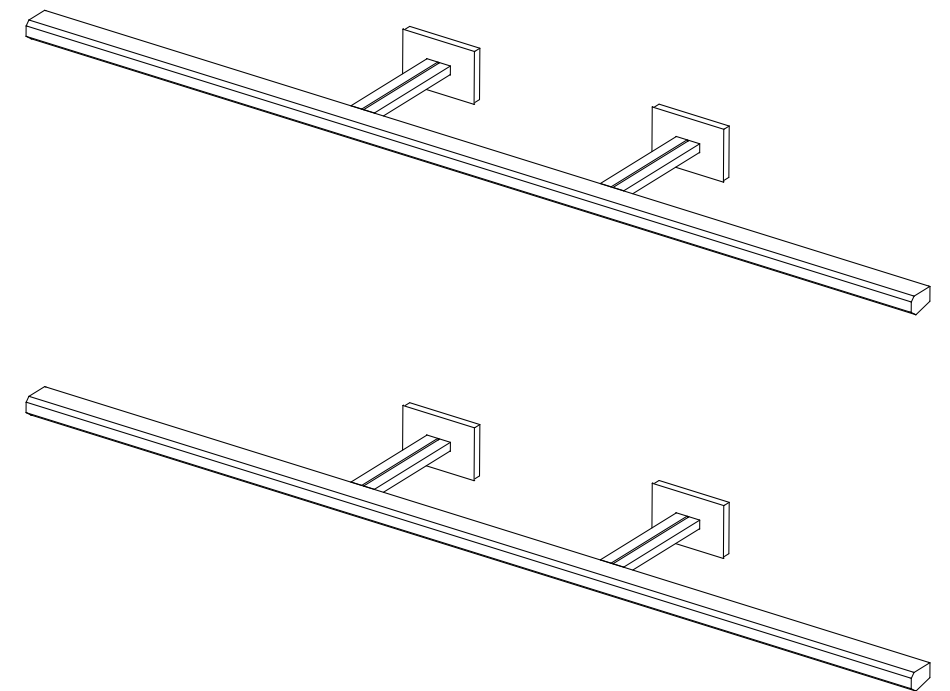

OFFICE LOBBY

Location: New York
Lighting Consultant: Staci Ruiz
Office
Product: Custom Revelite