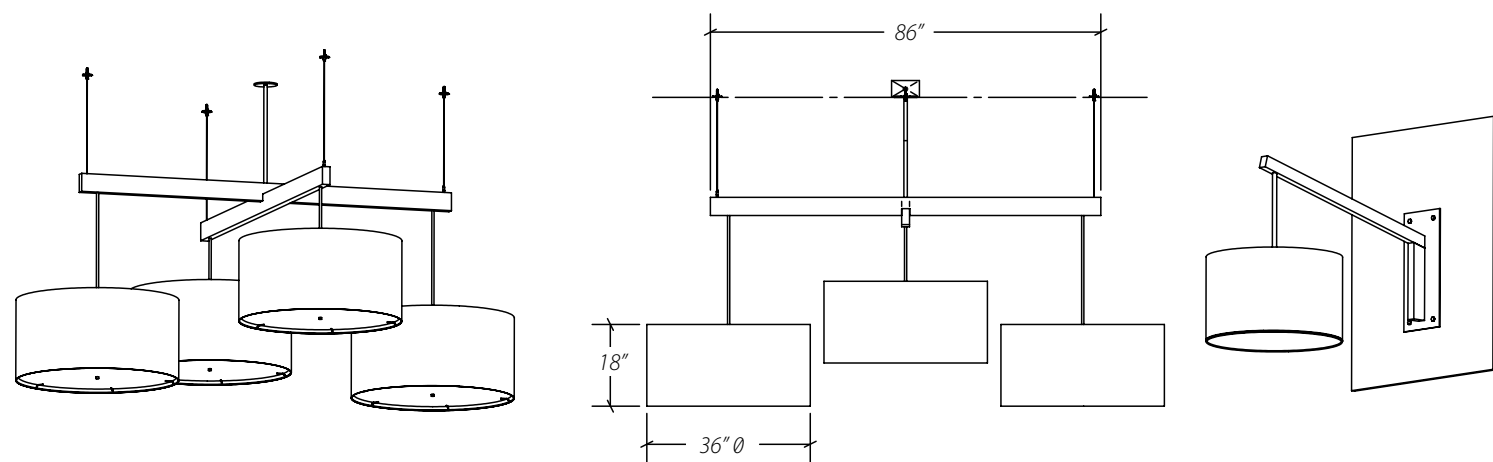

PRIVATE LAW FIRM

Location: Chicago
 Designer/Architect: Interior Architects
 Office/Library
 Product: Custom Valeo Sconce

LA BREA BAKERY

Location: Los Angeles
 Designer/Architect: SF Jones
 Restaurant

Product: Custom Pendants and Wall Sconces