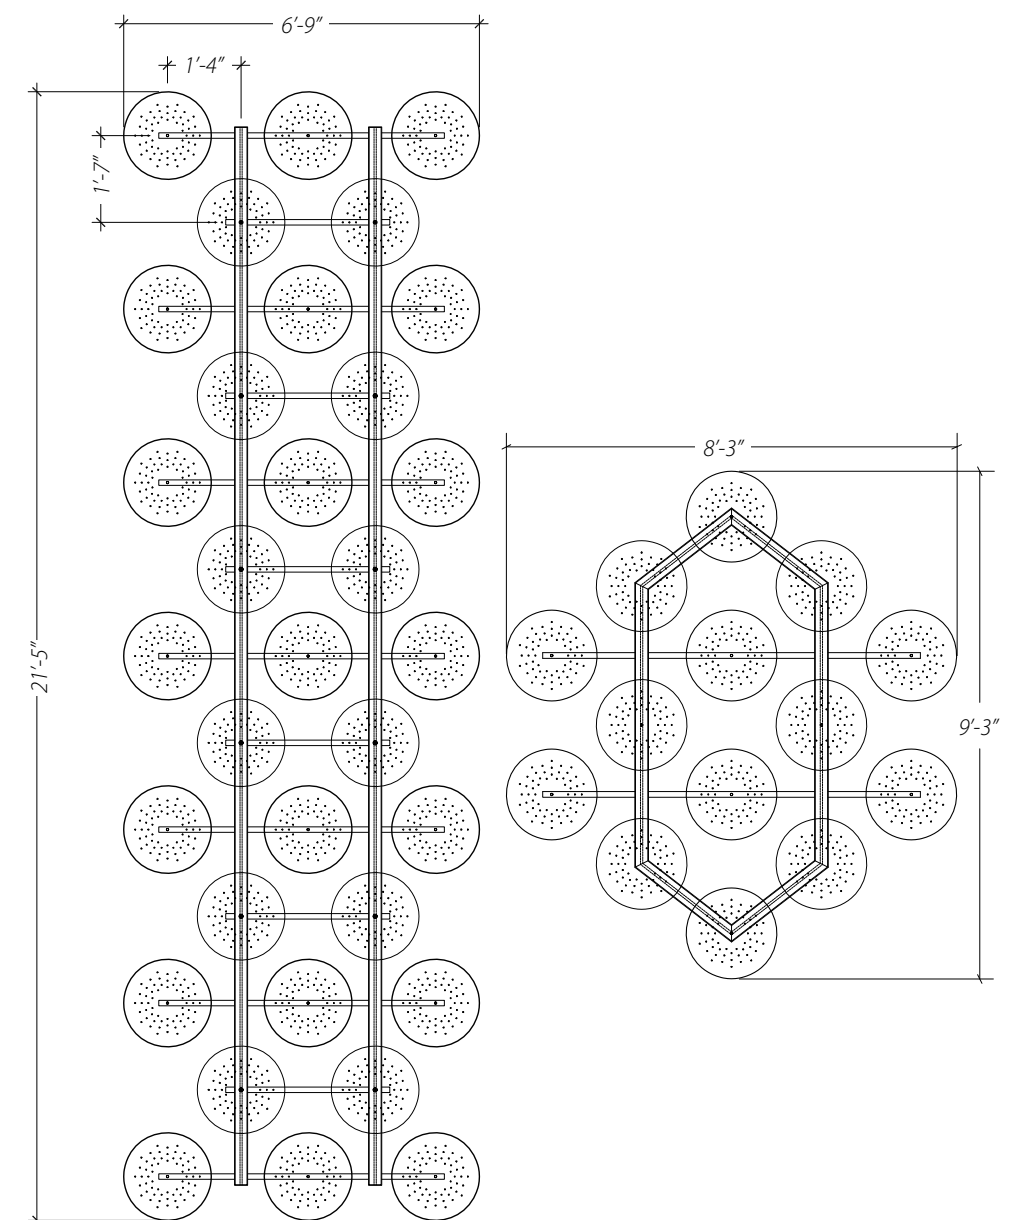

1900 SPRING

Location: Oak Brook
Designer/Architect: Wright Heerema Architects
Lobby
Product: Custom Drum Lights

OCEAN PRIME BEVERLY HILLS

Location: Los Angeles
Designer/Architect: ICRAVE
Restaurant
Product: Custom Cymbal Pendants