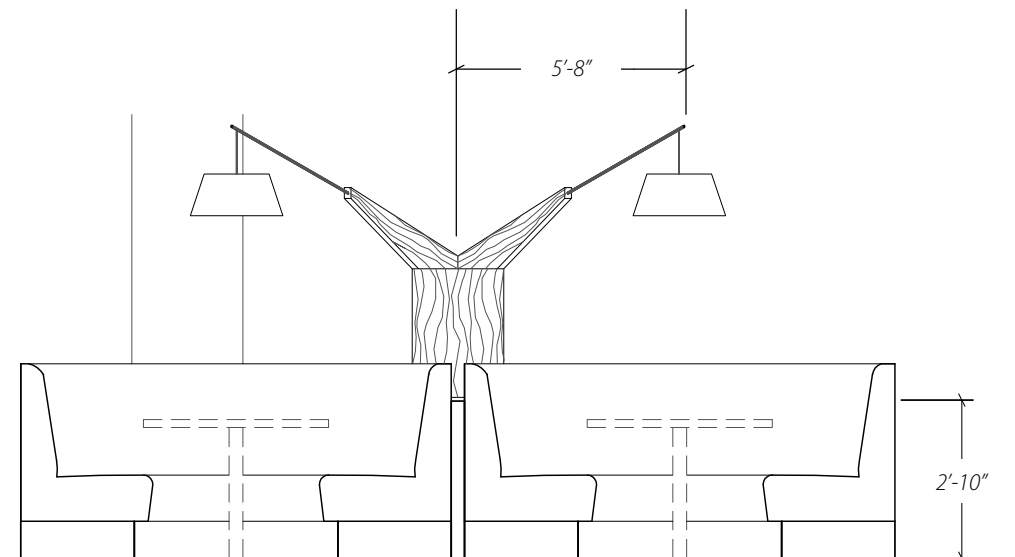

DEL FRISCOS IRVINE

Location: Irvine
Designer/Architect: SF Jones
Restaurant
Product: Custom Drum Pendant

DEL FRISCOS PASADENA

Location: Pasadena
Designer/Architect: SF Jones
Restaurant
Product: Custom Booth mounted Valeo
and Drum Pendant