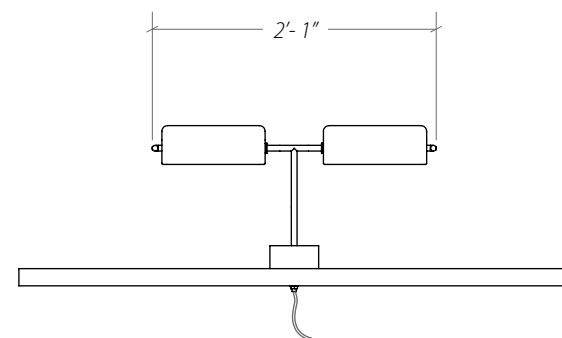

We are grateful for every individual that is a part of our collaborative creative process.

OCEAN PRIME NEW YORK

Location: New York
Designer/Architect: ICRAVE
Restaurant

Product: Custom Bar Lights
w/ Convenience Outlet and Drum Pendants