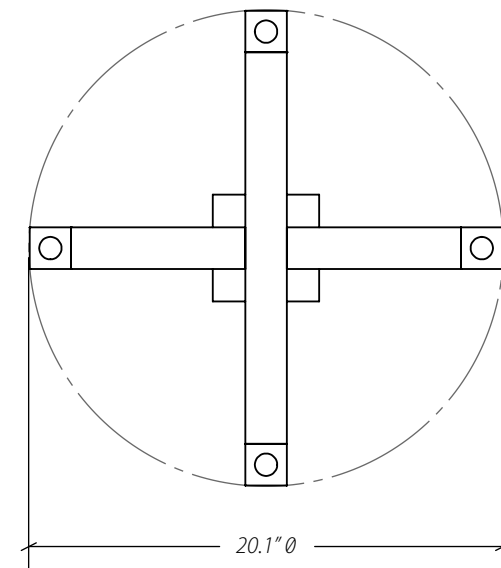

RALD CUSTOM SQUARE VIX

Location: Young Residence
Designer/Architect: RALD
Residential
Product: Custom Square Vix

TERSUS ARRAY

Location: Cerno
Cerno Showroom
Product: Custom Tersus Array

X VIRGA

Location: Cerno
Product: Custom Virga