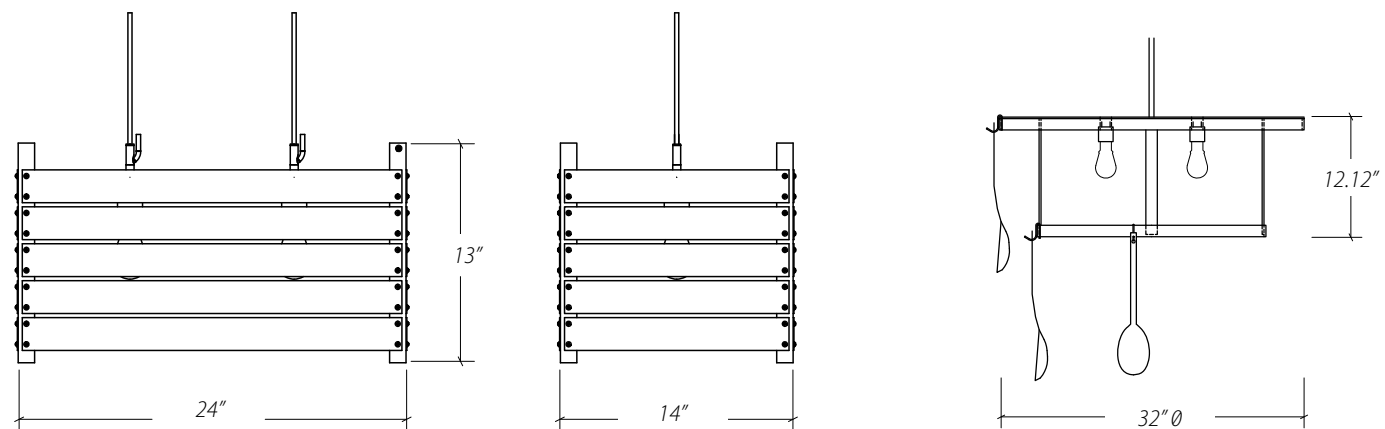

MASCALZONE

Location: Houston
 Designer/Architect: Roberto Garbugli
 Restaurant
 Product: Custom Apple Crate Pendant and
 Custom Spoon Chandelier

BILTMORE HOTEL

Location: Phoenix
Product: Libri

Photo Credit: Resource Furniture