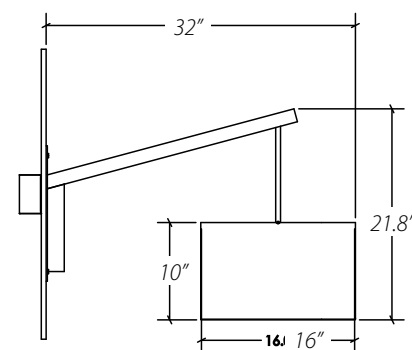

PRIVATE LAW FIRM

Location: Chicago
 Designer/Architect: Interior Architects
 Office/Library
 Product: Custom Valeo Sconce

LA BREA BAKERY

Location: Los Angeles
 Designer/Architect: SF Jones
 Restaurant

Product: Custom Pendants and Wall Sconces