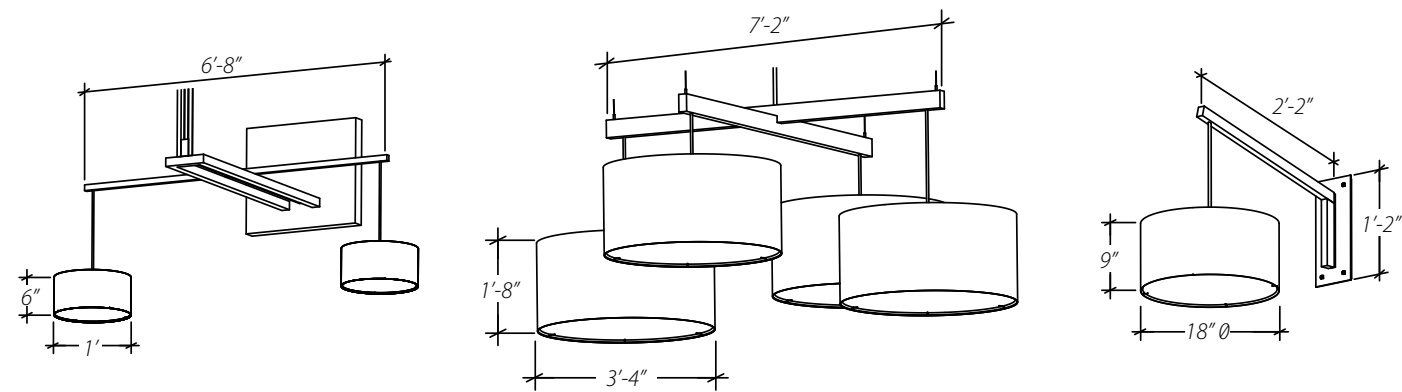

LA BREA BAKERY

Location: Los Angeles
Designer/Architect: SF Jones
Restaurant

Product: Custom Pendants and Wall Sconces