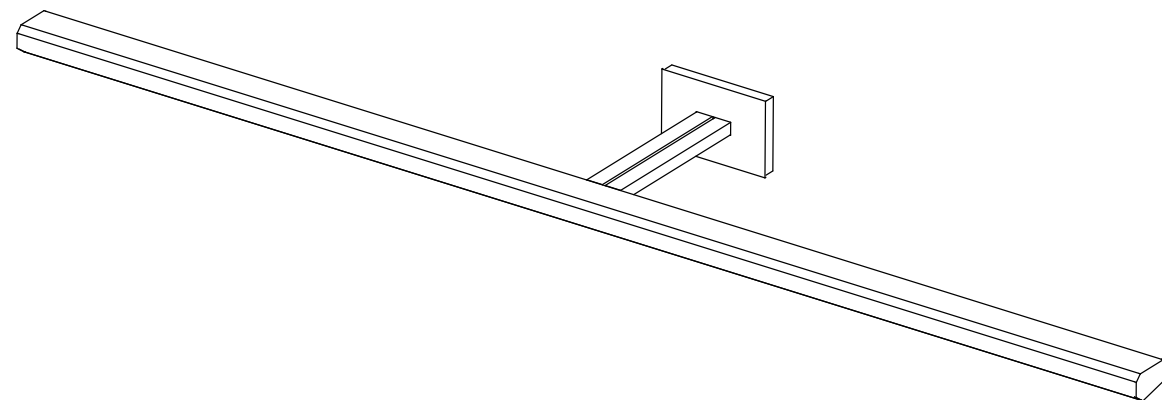

SOUTHERN METHODIST UNIVERSITY

Location: Texas
Designer/Architect: Essential Light
Library
Product: Custom Revelite