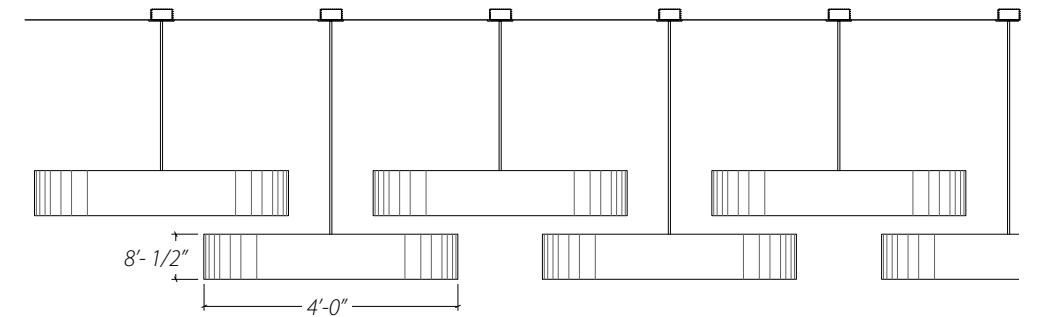

OCEAN PRIME NEW YORK

Location: New York
Designer/Architect: ICRAVE
Restaurant
Product: Custom Drum Pendant