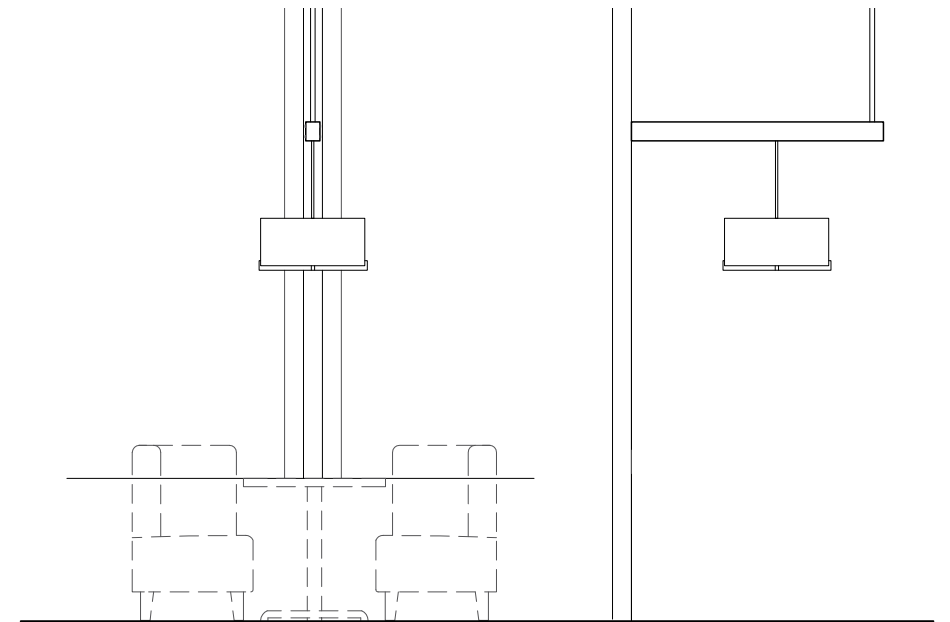

DEL FRISCOS IRVINE

Location: Irvine
Designer/Architect: SF Jones
Restaurant
Product: Custom Drum Pendant

DEL FRISCOS PASADENA

Location: Pasadena
Designer/Architect: SF Jones
Restaurant
Product: Custom Booth mounted Valeo
and Drum Pendant