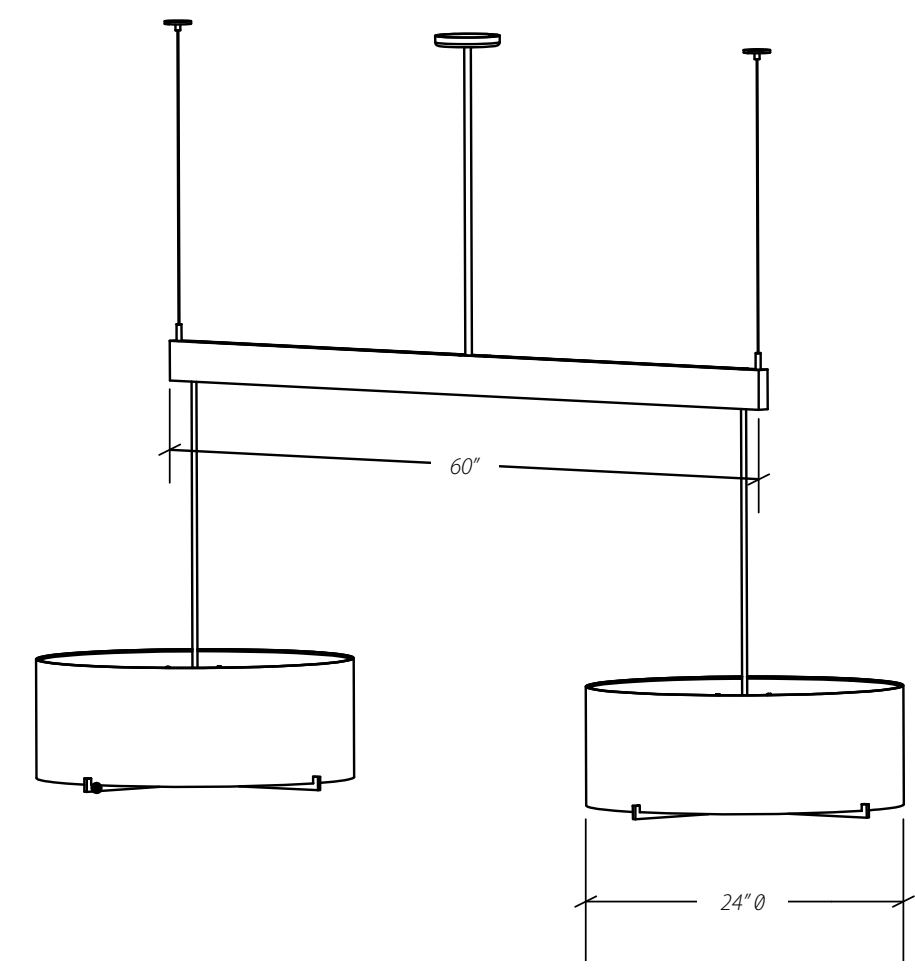

DEL FRISCOS IRVINE

Location: Irvine
Designer/Architect: SF Jones
Restaurant
Product: Custom Drum Pendant