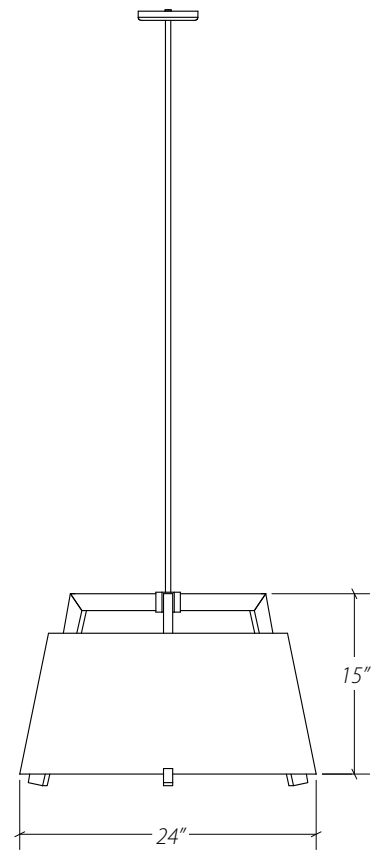

OCEAN PRIME BEVERLY HILLS

Location: Beverly Hills
Designer/Architect: ICRAVE
Restaurant
Product: Custom Pendant