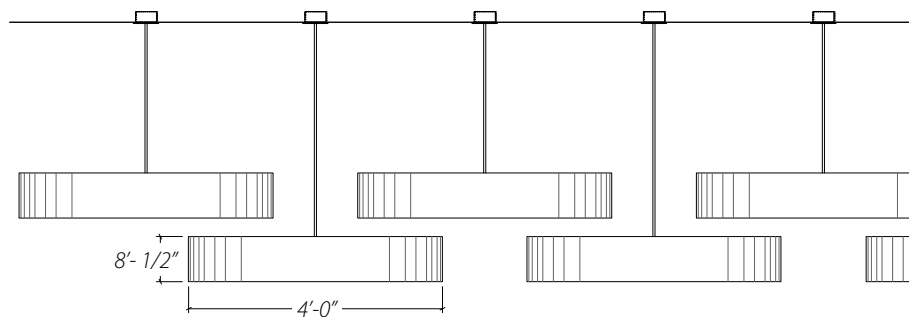

We are grateful for every individual that is a part of our collaborative creative process.

OCEAN PRIME NEW YORK

Location: New York
Designer/Architect: ICRAVE
Restaurant

Product: Custom Bar Lights
w/ Convenience Outlet and Drum Pendants