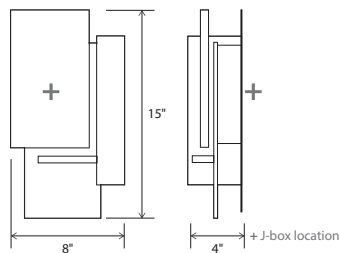

walnut

ADA compliant hotel room signage with tactile numbering and corresponding braille.

walnut

The Vesper is a very simple geometric sculpture composed of brushed aluminum, American black walnut, and white polymer. The light not only washes up and down the wall but also filters out through the composition, exhibiting the fixture's depth in three dimensions.

Nick Sheridan
Designer

Vesper sconce

Dimensions: 15" x 8" x 4"
 Materials: solid wood, polymer, aluminum
 Product weight: 4 lbs
 Light source: integrated LED
 Light output: 1130 Lumens (source)
 Light color: 2700 K (warm) or 3500 K (cool)
 Color accuracy: 90+ CRI
 LED power consumption: 13W
 Dimmable (see driver below)
 ADA compliant hotel room signage with tactile numbering and corresponding braille available
 Wood grain will vary
 Specifications subject to change