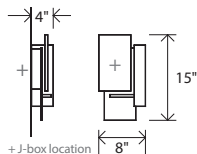

walnut

ADA compliant hotel room signage with tactile numbering and corresponding braille.

walnut

Vesper sconce

Dimensions: 15" x 8" x 4"
 Materials: solid wood, polymer, aluminum
 Product weight: 4 lbs
 Energy efficient LED light source
 Light output: 1130 Lumens (source)
 Light color: 2700 K (warm) or 3500 K (cool)
 Color accuracy: 90+ CRI
 LED power consumption: 13W
 Dimmable (see driver below)
 ADA compliant hotel room signage with tactile numbering and corresponding braille available
 Wood grain will vary
 Specifications subject to change

Driver

120-277VAC input voltage
 0-10V dimming
 TRIAC and ELV dimming at 120VAC only

Includes

frosted polymer (CM-024)
 brushed aluminum (CM-006)

The Vesper is a very simple geometric sculpture composed of brushed aluminum, American black walnut, and white polymer. The light not only washes up and down the wall but also filters out through the composition, exhibiting the fixture's depth in three dimensions.