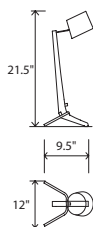

Silva
desk/table

Dimensions: 21.5" H, 12" x 9.5"
 Materials: solid wood, aluminum, bent shade
 Articulating head
 Product weight: 2 lbs
 Energy efficient LED light source
 Light output: 565 Lumens (source)
 Light color: 2700 K (warm)
 Color accuracy: 90+ CRI
 LED power consumption: 7W
 White braided cord
 Input voltage: 12V DC (adapter included)
 Dimmable on fixture
 Wood grain will vary
 Specifications subject to change