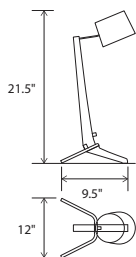

**Silva**  
desk/table

- Dimensions: 12" x 9.5", 21.5"
- Materials: solid wood, aluminum, bent shade
- Articulating head
- Product weight: 2 lb
- Light source: integrated LED
- Light output: 565 Lumens (source)
- Light color: 2700 K
- Color accuracy: 90+ CRI
- Power usage: 7 W
- Input voltage: 12V DC (adapter included)
- White braided cord
- Dimmable on fixture
- Wood grain will vary
- Specifications subject to change