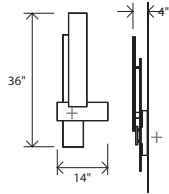

Sedo
sconce

+ J-box location

Dimensions: 36" x 14" x 4"

Materials: solid wood, polymer

Product weight: 6 lbs

Energy efficient LED light source

Light output: 1130 Lumens (source)

Light color: 2700 K (warm) or 3500 K (cool)