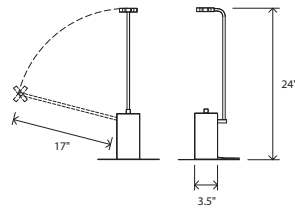

Macto
desk/task

- Dimensions: 24"H x 3.5"W, 17" arm reach
- Materials: solid wood, aluminum arm
- Product weight: 5 lbs
- Energy efficient LED light source
- Light output: 345 Lumens (source)
- Light color: 2700 K (warm)
- Color accuracy: 90+ CRI
- LED power consumption: 3.2W
- Dimmable on fixture
- Black braided cord
- Input voltage: 12V DC (adapter included)
- Wood grain will vary
- Specifications subject to change