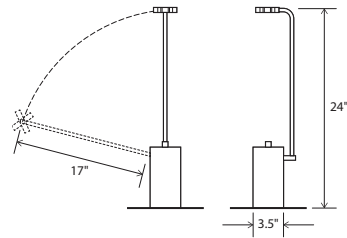

**Macto**  
desk/task

- Dimensions: 3.5" x 3.5", 17" arm reach
- Materials: solid wood, aluminum arm
- Product weight: 5 lb
- Light source: integrated LED
- Light output: 345 Lumens (source)
- Light color: 2700 K
- Color accuracy: 90+ CRI
- Power usage: 3.2 W
- Input voltage: 12V DC (adapter included)
- Black braided cord
- Dimmable on fixture
- Wood grain will vary
- Specifications subject to change