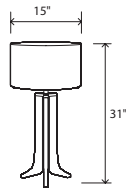

## Forma Table desk/table

Dimensions: 31" H, 15" Ø shade  
 Materials: solid wood, aluminum, fabric shade  
 Product weight: 10 lbs  
 Input voltage: 120VAC Max  
 Universal medium base E26 socket, 60W Max  
 Included dimmable LED A19 bulb  
 Light output: 800 Lumens  
 Light color: 2700 K (warm)  
 Color accuracy: 90+ CRI  
 Power usage: 11W  
 Dimmable on fixture  
 Wood grain will vary  
 Specifications subject to change