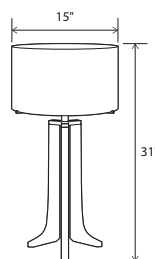

## Forma Table desk/table

Dimensions: 15" Ø shade, 31"  
Materials: solid wood, aluminum, fabric shade  
Product weight: 10 lb  
Light source: medium base E26 socket  
Lamping: E26 base, type A lamp, 60 W max  
Input voltage: 120 V AC max  
Wood grain will vary  
Specifications subject to change