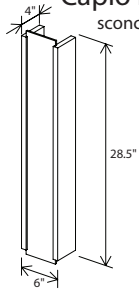

**Capio S**  
sconce

**CAPIO S**  
 Dimensions: 17" x 6" x 4"  
 Materials: solid wood, polymer  
 Product weight: 4 lbs  
 Energy efficient LED light source  
 Light output: 500 Lumens (source)  
 Light color: 2700 K (warm)  
 Color accuracy: 90+ CRI  
 LED power consumption: 7W  
 Requires space in J-box for included external LED driver  
 Driver dimensions: 3.25" X 1.25" X .75"  
 Dimmable (TRIAC, ELV, 0-10V)  
 ADA compliant hotel room signage with tactile numbering and corresponding braille available  
 Wood grain will vary  
 Specifications subject to change

**Includes**  
frosted polymer (CM-024)

Emergency backup option available upon request, requires oversized J-box.

walnut (CM-001)

dark stained walnut (CM-002)

maple (CM-005)

**Capio L**  
sconce

**CAPIO L**  
 Dimensions: 28.5" x 6" x 4"  
 Materials: solid wood, polymer  
 Product weight: 7 lbs  
 Energy efficient LED light source  
 Light output: 1000 Lumens (source)  
 Light color: 2700 K (warm)  
 Color accuracy: 90+ CRI  
 LED power consumption: 14W  
 Requires space in J-box for included external LED driver  
 Driver dimensions: 3" X 1.5" X 1"  
 Dimmable (TRIAC, ELV, 0-10V)  
 ADA compliant hotel room signage with tactile numbering and corresponding braille available  
 Wood grain will vary  
 Specifications subject to change