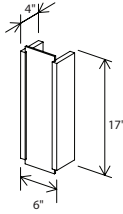

**Capio S**  
sconce

**CAPIO S**  
 Dimensions: 17" x 6" x 4"  
 Materials: solid wood, polymer  
 Product weight: 4 lbs  
 Energy efficient LED light source  
 Light output: 500 Lumens (source)  
 Light color: 2700 K (warm)  
 Color accuracy: 90+ CRI  
 LED power consumption: 7W  
 Requires space in J-box for included external LED driver  
 Driver dimensions: 3.25" X 1.25" X .75"  
 Dimmable (TRIAC, ELV, 0-10V)  
 ADA compliant hotel room signage with tactile numbering and corresponding braille available  
 Wood grain will vary  
 Specifications subject to change

**Includes**  
frosted polymer (CM-024)

Emergency backup option available upon request, requires oversized J-box.

walnut (CM-001)

dark stained walnut (CM-002)

maple (CM-005)

**Capio L**  
sconce

**CAPIO L**  
 Dimensions: 28.5" x 6" x 4"  
 Materials: solid wood, polymer  
 Product weight: 7 lbs  
 Energy efficient LED light source  
 Light output: 1000 Lumens (source)  
 Light color: 2700 K (warm)  
 Color accuracy: 90+ CRI  
 LED power consumption: 14W  
 Requires space in J-box for included external LED driver  
 Driver dimensions: 3" X 1.5" X 1"  
 Dimmable (TRIAC, ELV, 0-10V)  
 ADA compliant hotel room signage with tactile numbering and corresponding braille available  
 Wood grain will vary  
 Specifications subject to change